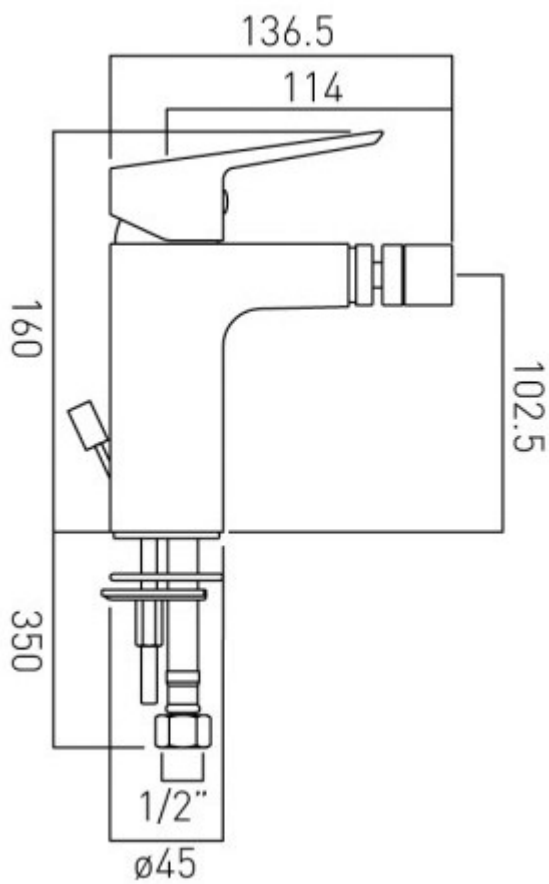

technical drawing

description:

mono bidet mixer single lever deck mounted with pop-up waste

finishes:

chrome

minimum operating pressure: 0.3 bar LP

Eco flow regulator: FR-100/5-PLA

guarantee: