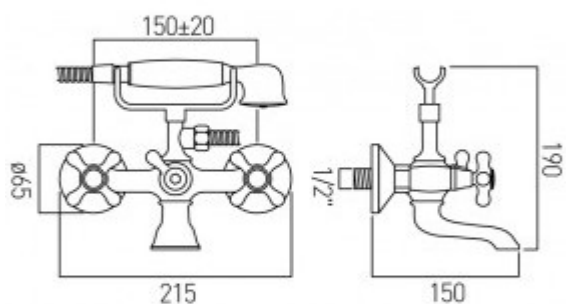

Technical sheet:
chrome: VIC-120/CD-C/P
antique gold: VIC-120/CD-A/G

technical drawing

description:

exposed bath shower mixer wall mounted with shower kit

finishes:

chrome
antique gold

minimum operating pressure: 0.2 bar LP