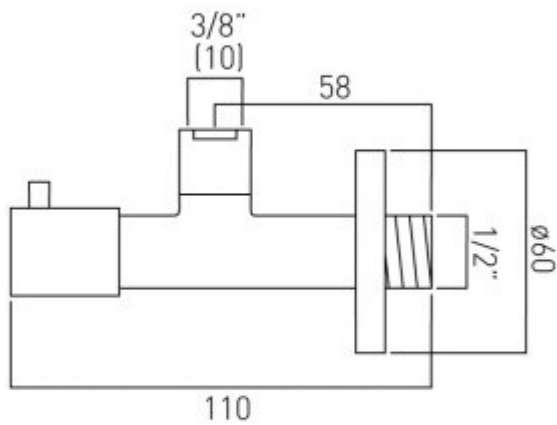

technical drawing

**description:**

contemporary angle valve wall mounted quarter turn 1/2" x 3/8 (10mm compression) including integral filter

**finishes:**

chrome

**guarantee:**

12 year guarantee

VADO wedmore road cheddar somerset england bs27 3eb